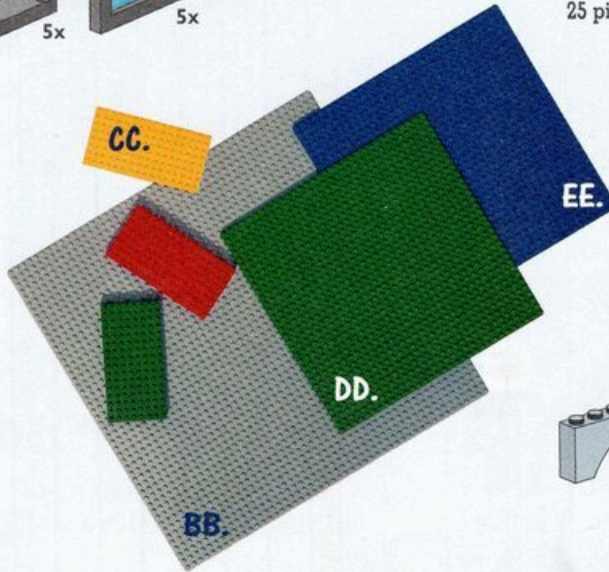

BB. #628 X-Large Gray Baseplate 15" x 15" $9.99

DD. #626 Large Green Baseplate 10" x 10" $4.99

BULK BRICKS BUILDING TIPS

Build Happy Holiday Decorations!

Now you can build your very own snowman and holiday stocking to brighten your home this year! Go to www.LEGO.com/holidays to see step-by-step building instructions. Use LEGO bricks from your own collection, or from the bulk packs on page 36.

www.LEGO.com/holidays

Check out step-by-step building instructions